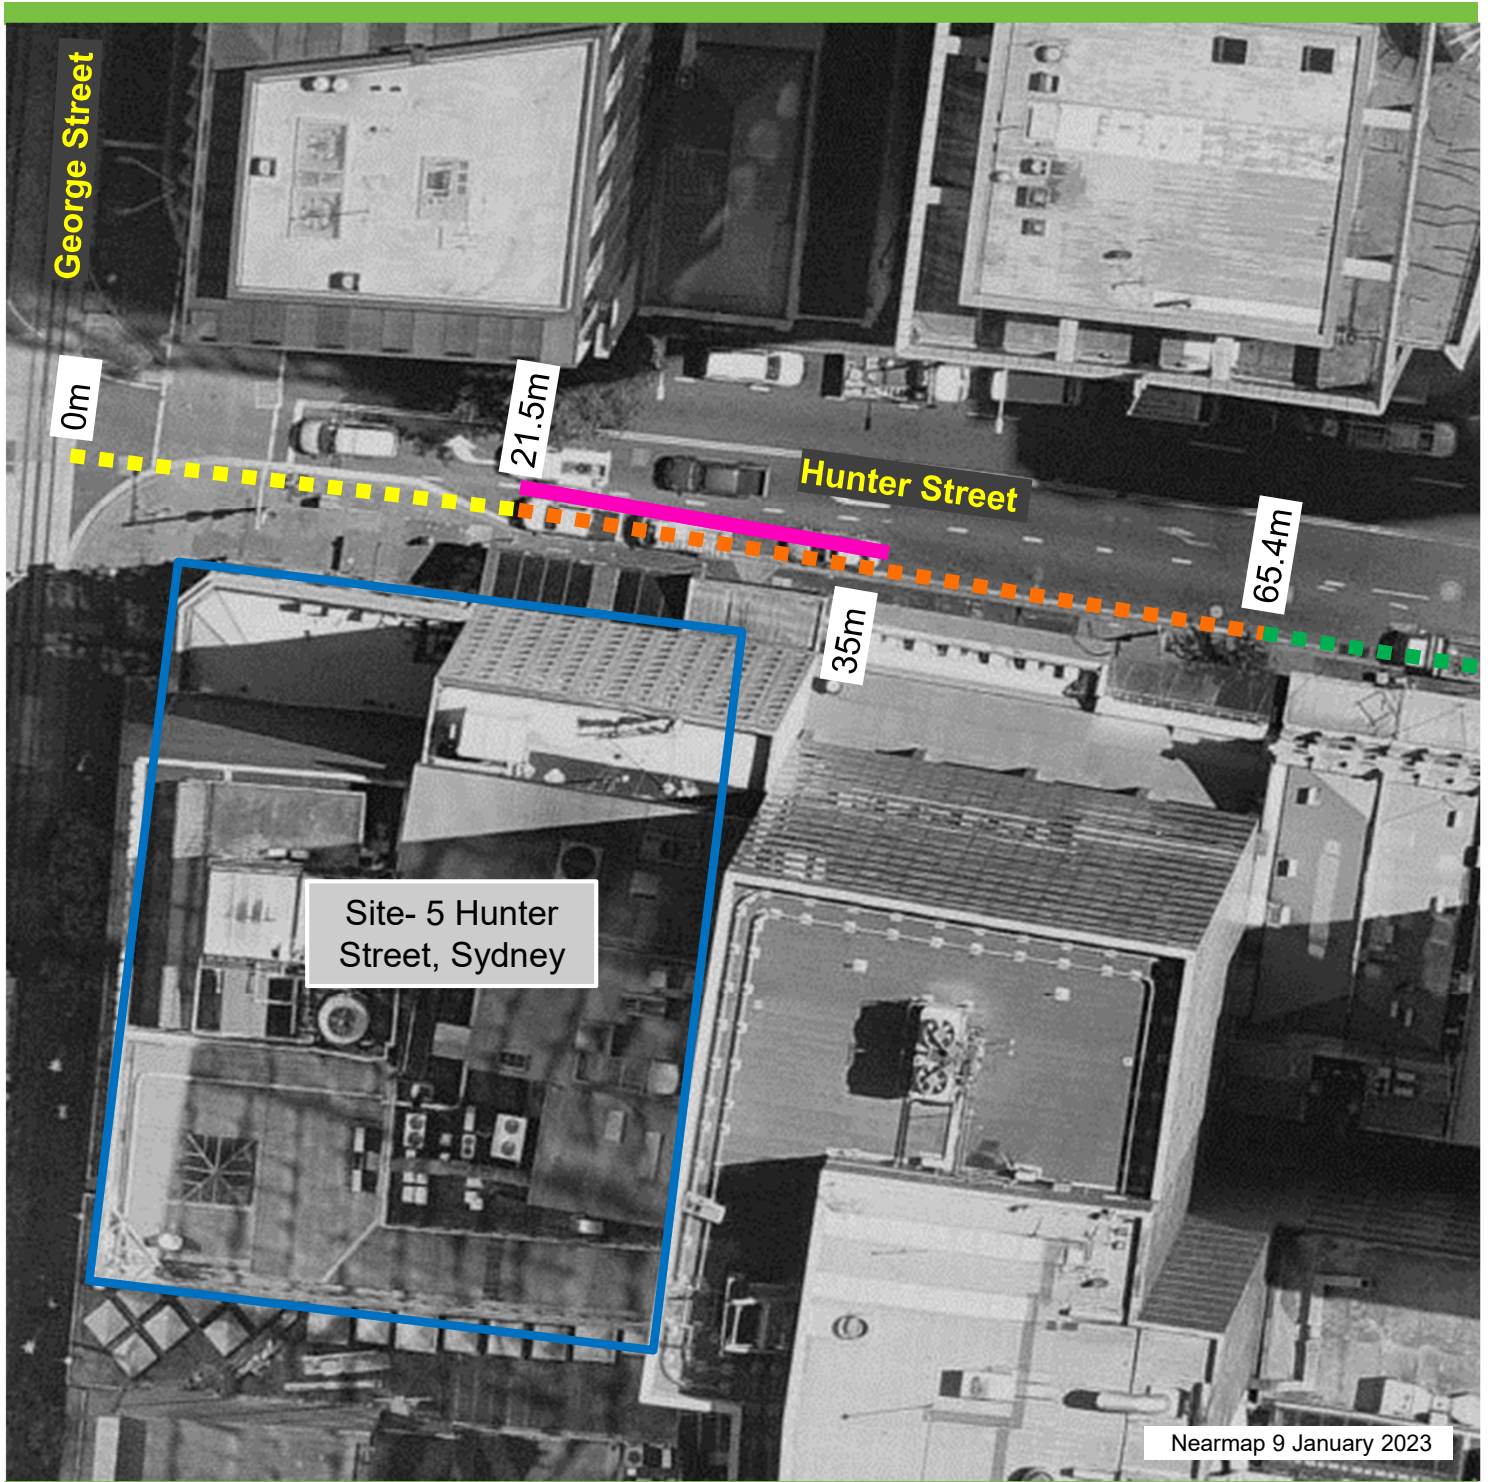

## Hunter Street, Sydney Proposed Works Zone

### Existing

- ■ ■ No Stopping
- ■ ■ Loading Zone Ticket 6am-8pm  
Mon-Fri 6am-10pm Sat
- ■ ■ 4P Ticket 8pm-Midnight Mon-Fri  
10am-10pm Sat 8am-10pm Sun &  
Public Holidays

■ ■ ■ Taxi zone

### Proposed

- Works Zone  
7am-7pm Mon-Fri  
7am-5pm Sat
- Taxi Zone All other Times